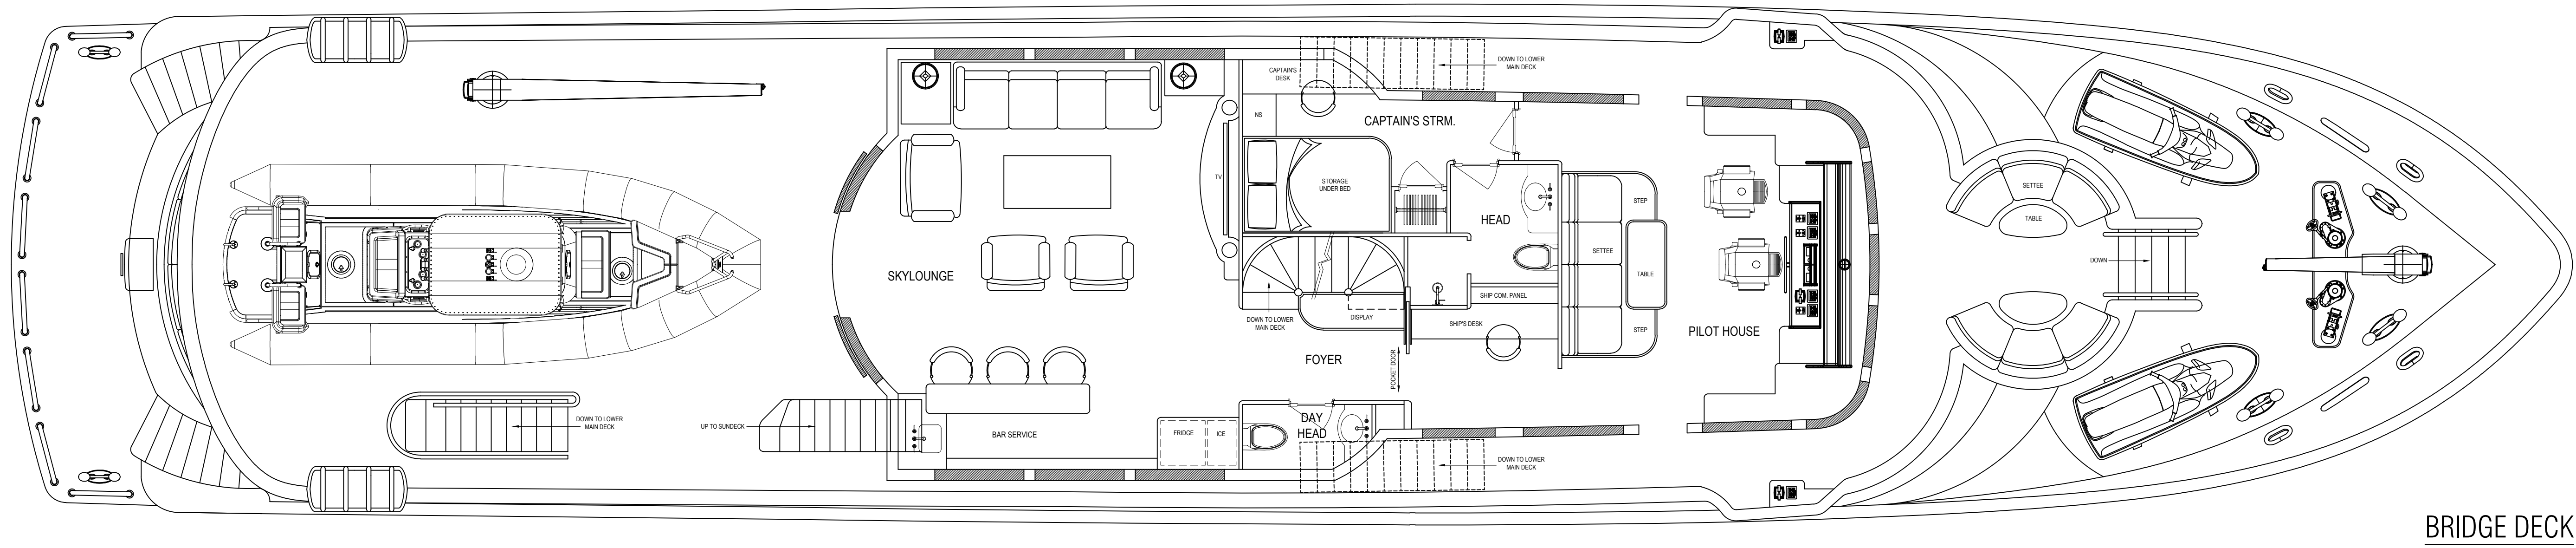

CRESCENT CUSTOM YACHTS

115' MOTOR YACHT

NOTES:	REV	AREA	REV DESCRIPTION	DATE	CRESCENT CUSTOM YACHTS 1180 MITCHELL ROAD RICHMOND, BRITISH COLUMBIA, CANADA V6V 1T7 PHONE: (604) 301-3900 FAX: (604) 325-6970		PROJECT: CRESCENT CUSTOM YACHTS M.Y. 115' NEW BUILD	DESIGNED BY:	DRAWING TITLE: PROFILE AND GENERAL ARRANGEMENT	PROJECT #:
								CCY DESIGN DEPT.		CCY115
								DRAWN BY:	DATE:	
								CCY DESIGN DEPT.		
								APPROVED BY:	SCALE:	SHEET: 1 OF 1
								APPROVED DATE:		
								DEPT. APPROVED BY:	DRAWING NUMBER:	REV. #
								APPROVED DATE:	CCY115-GA-001	