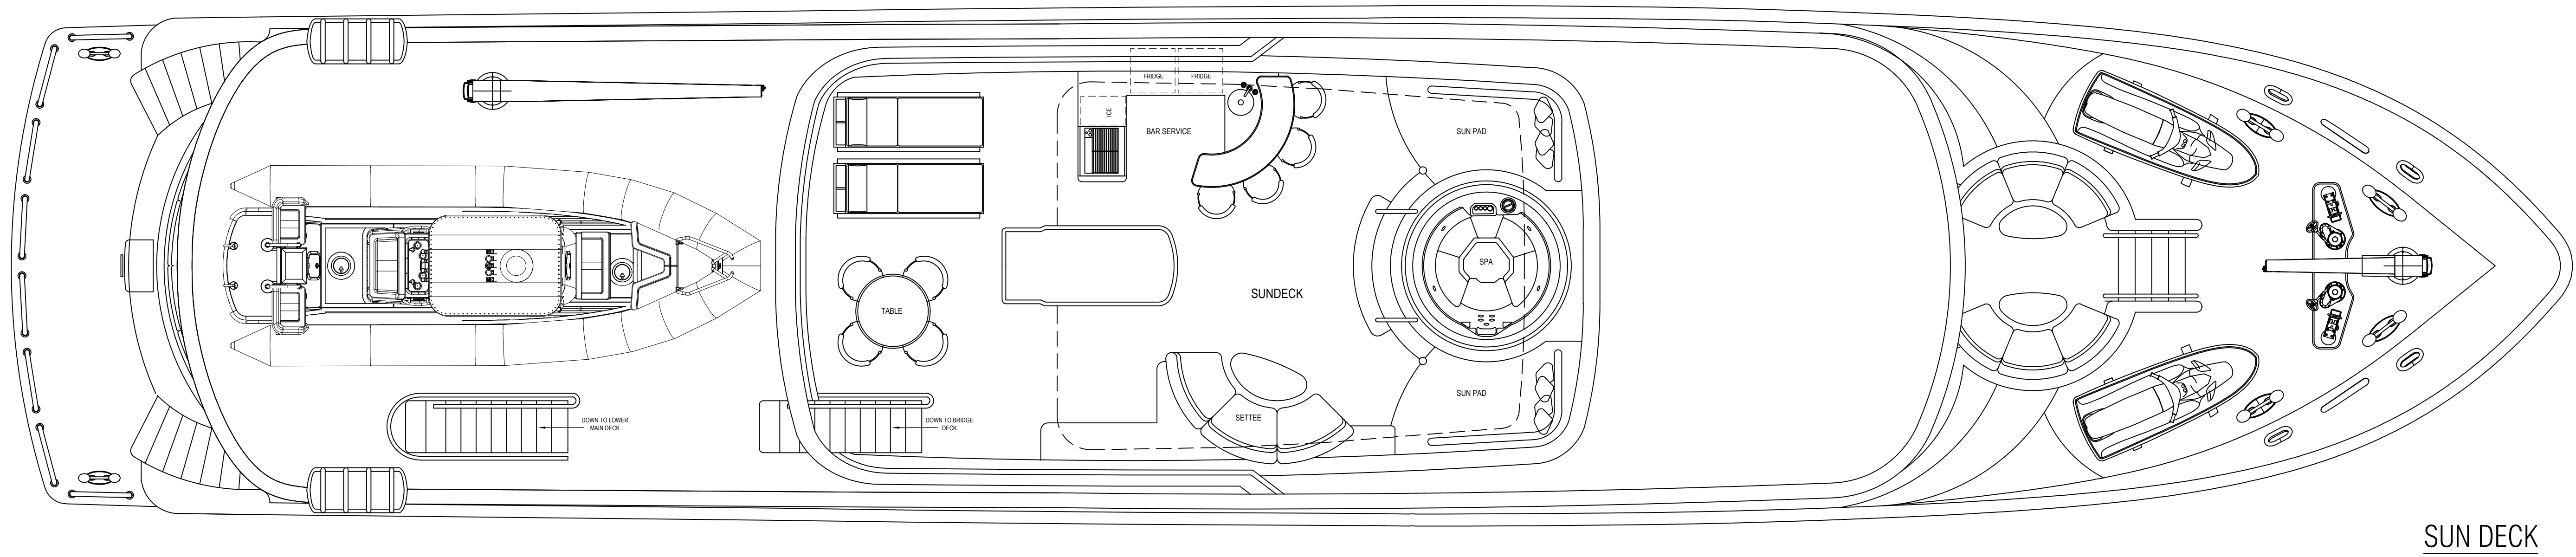

CRESCENT CUSTOM YACHTS

115' MOTOR YACHT

NOTES:	REV	AREA	REV DESCRIPTION	DATE	CRESCENT CUSTOM YACHTS 1180 MITCHELL ROAD RICHMOND, BRITISH COLUMBIA, CANADA V6V 1T7 PHONE: (604) 301-3900 FAX: (604) 325-6970		PROJECT: CRESCENT CUSTOM YACHTS M.Y. 115' NEW BUILD	DESIGNED BY:	DRAWING TITLE: PROFILE AND GENERAL ARRANGEMENT	PROJECT #:
								CCY DESIGN DEPT.		CCY115
								DRAWN BY:	DATE:	
								CCY DESIGN DEPT.		
								APPROVED BY:	SCALE:	SHEET: 1 OF 1
								APPROVED DATE:		
								DEPT. APPROVED BY:	DRAWING NUMBER:	REV. #
								APPROVED DATE:	CCY115-GA-001	