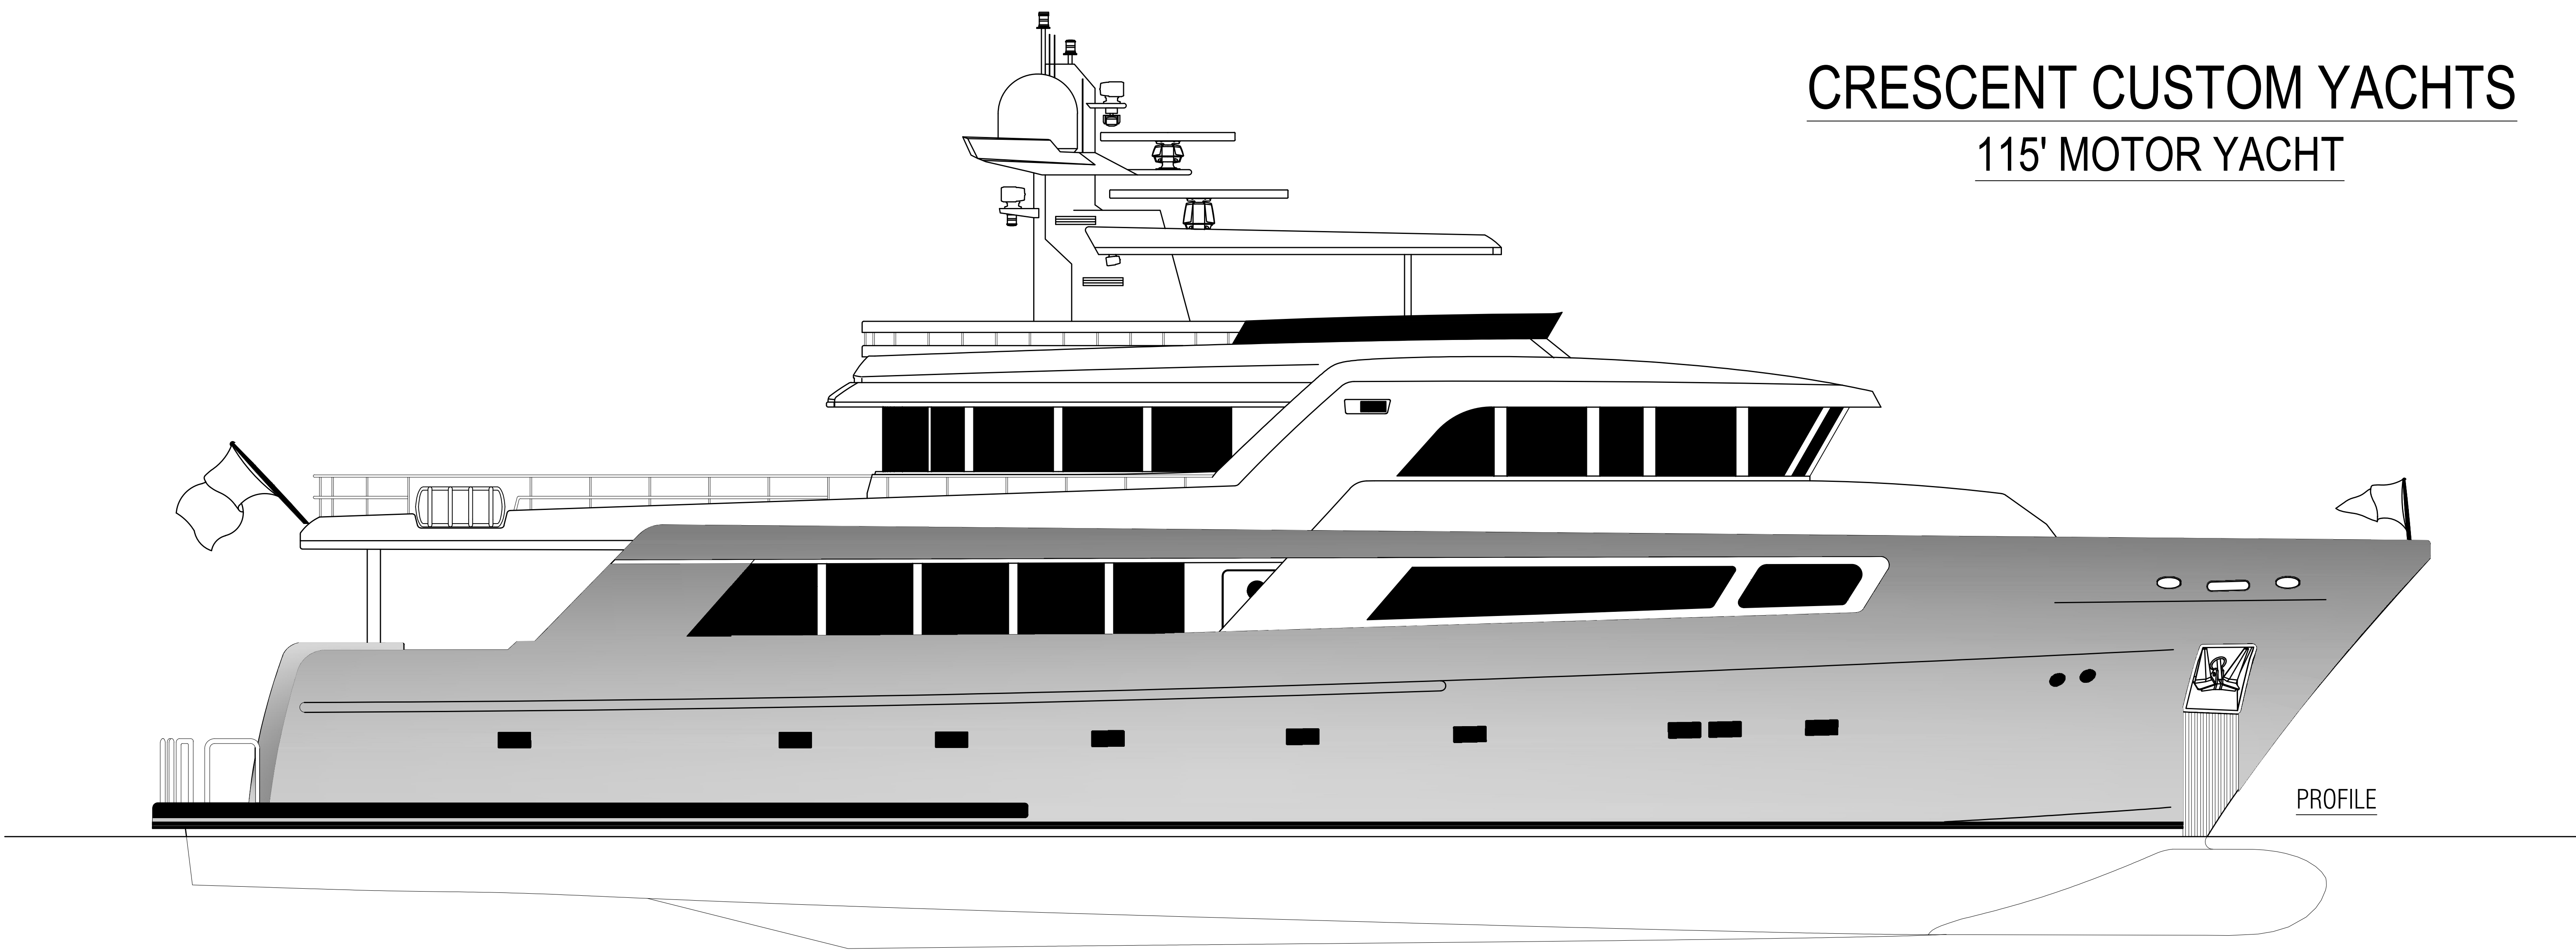

CRESCENT CUSTOM YACHTS

115' MOTOR YACHT

NOTES:	REV	AREA	REV DESCRIPTION	DATE	CRESCENT CUSTOM YACHTS 1180 MITCHELL ROAD RICHMOND, BRITISH COLUMBIA, CANADA V6V 1T7 PHONE: (604) 301-3900 FAX: (604) 325-6970		PROJECT: CRESCENT CUSTOM YACHTS M.Y. 115' NEW BUILD	DESIGNED BY:	DRAWING TITLE: PROFILE AND GENERAL ARRANGEMENT	PROJECT #:
								CCY DESIGN DEPT.		CCY115
								DRAWN BY:	DATE:	
								CCY DESIGN DEPT.		
								APPROVED BY:	SCALE:	SHEET: 1 OF 1
								APPROVED DATE:		
								DEPT. APPROVED BY:	DRAWING NUMBER:	REV. #
								APPROVED DATE:	CCY115-GA-001	