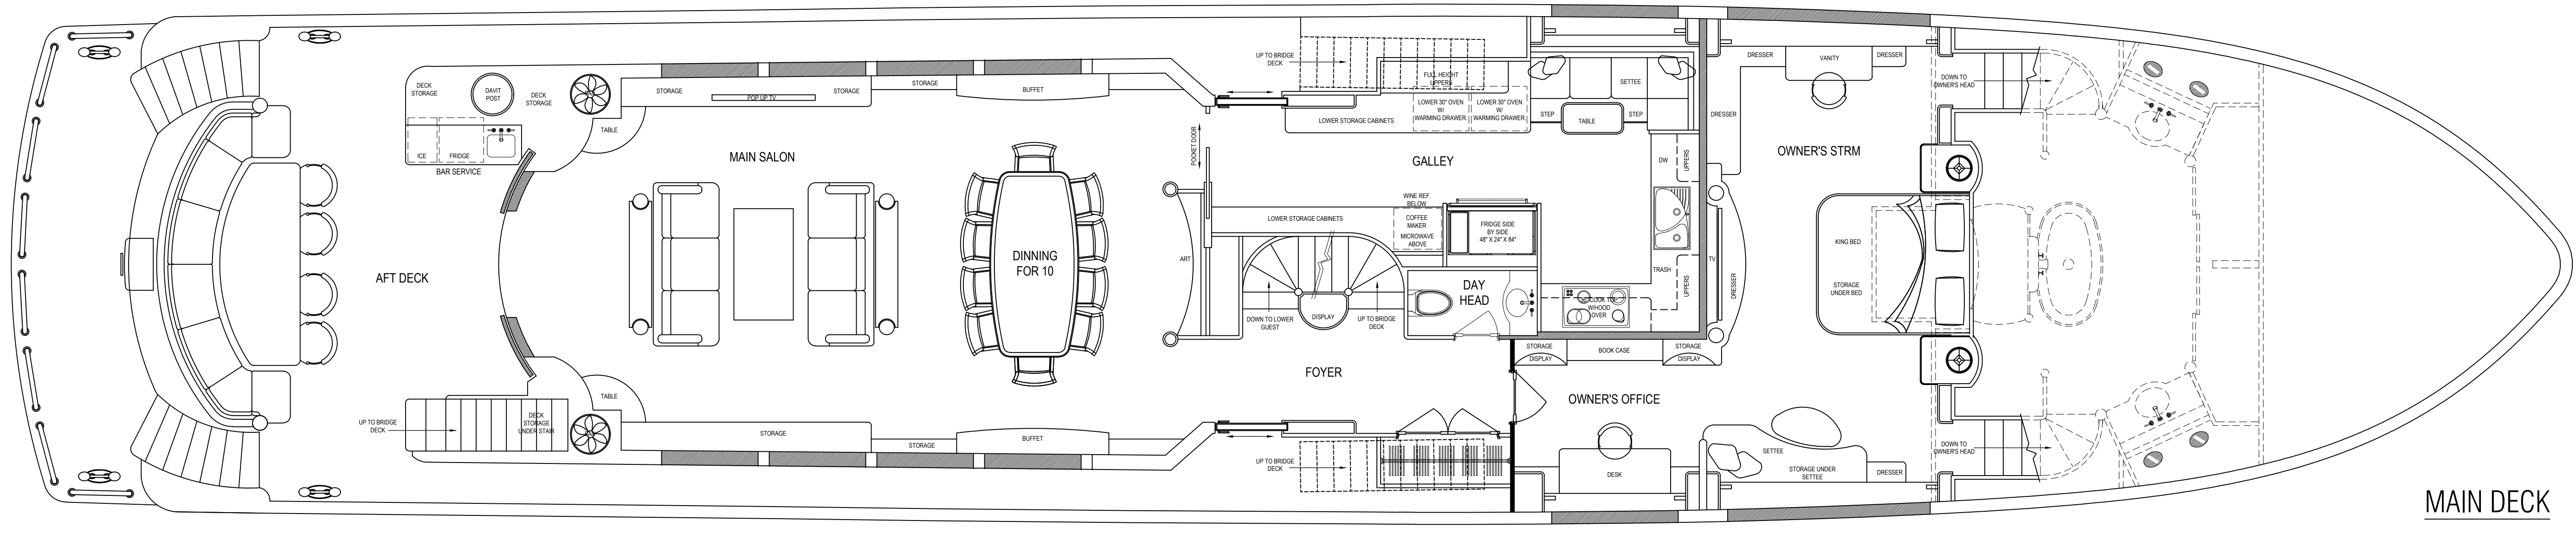

CRESCENT CUSTOM YACHTS

115' MOTOR YACHT

NOTES:	REV	AREA	REV DESCRIPTION	DATE	CRESCENT CUSTOM YACHTS 1180 MITCHELL ROAD RICHMOND, BRITISH COLUMBIA, CANADA V6V 1T7 PHONE: (604) 301-3900 FAX: (604) 325-6970		PROJECT: CRESCENT CUSTOM YACHTS M.Y. 115' NEW BUILD	DESIGNED BY:	DRAWING TITLE: PROFILE AND GENERAL ARRANGEMENT	PROJECT #:
								CCY DESIGN DEPT.		CCY115
								DRAWN BY:	DATE:	
								CCY DESIGN DEPT.		
								APPROVED BY:	SCALE:	SHEET: 1 OF 1
								APPROVED DATE:		
								DEPT. APPROVED BY:	DRAWING NUMBER:	REV. #
								APPROVED DATE:	CCY115-GA-001	