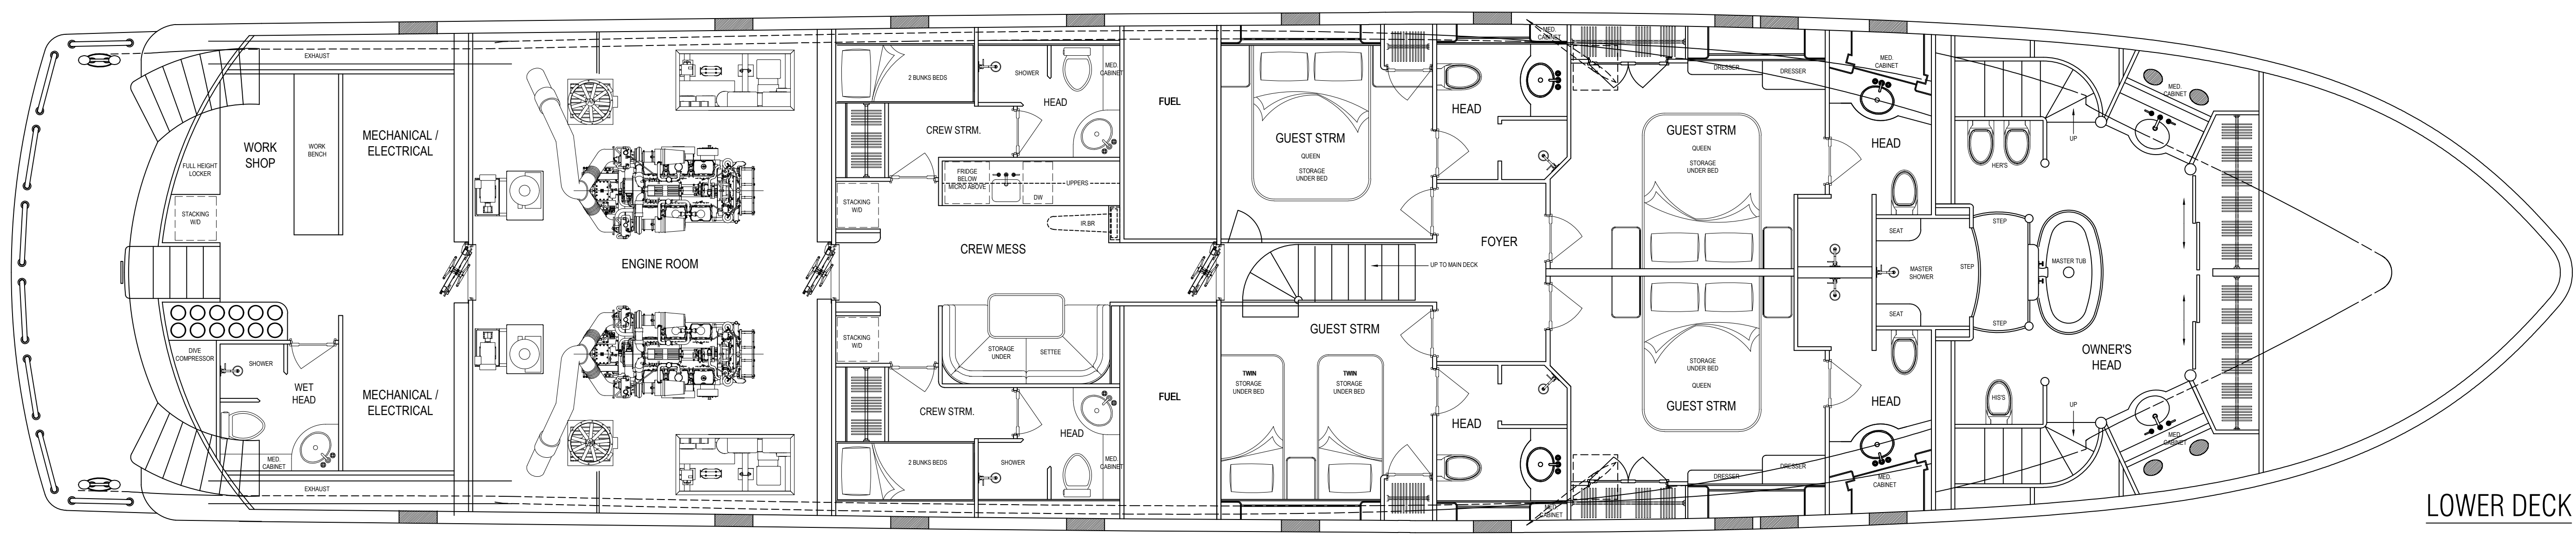

CRESCENT CUSTOM YACHTS

115' MOTOR YACHT

NOTES:	REV	AREA	REV DESCRIPTION	DATE	CRESCENT CUSTOM YACHTS 1180 MITCHELL ROAD RICHMOND, BRITISH COLUMBIA, CANADA V6V 1T7 PHONE: (604) 301-3900 FAX: (604) 325-6970		PROJECT: CRESCENT CUSTOM YACHTS M.Y. 115' NEW BUILD	DESIGNED BY:	DRAWING TITLE: PROFILE AND GENERAL ARRANGEMENT	PROJECT #:
								CCY DESIGN DEPT.		CCY115
								DRAWN BY:	DATE:	
								CCY DESIGN DEPT.		
								APPROVED BY:	SCALE:	SHEET: 1 OF 1
								APPROVED DATE:		
								DEPT. APPROVED BY:	DRAWING NUMBER:	REV. #
								APPROVED DATE:	CCY115-GA-001	